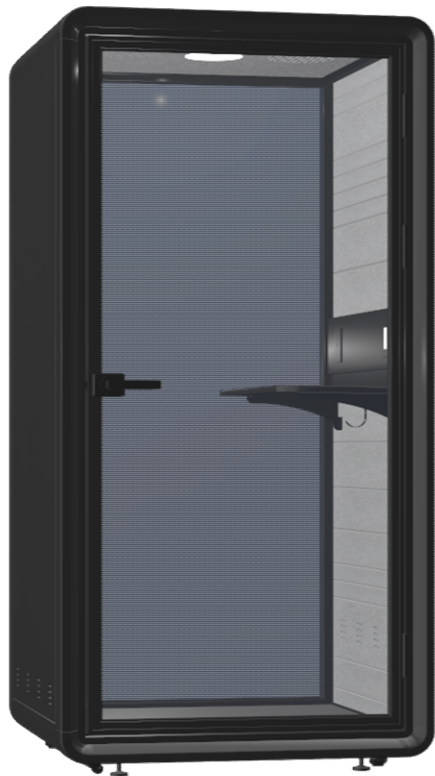

KW-PPF-SD-01

静音舱 / 电话亭

Phone Booth / Phone Pod

Specification		<p>1. Modularization. Modular design, modular production, modular packing and modular assembly.</p> <p>2. Simple bolted connections can allow for quick and easy assembly within 15 minutes by 2 non-skilled persons from un-pack to pack and power-on.</p>				
Model		<table border="1" style="width: 100%; border-collapse: collapse;"> <tr> <td style="width: 50%; text-align: center;">KW-PPF-SD-01-WT</td> <td style="width: 50%; text-align: center;">KW-PPF-SD-01-BK</td> </tr> <tr> <td style="text-align: center;">Mat White</td> <td style="text-align: center;">Mat Black</td> </tr> </table>	KW-PPF-SD-01-WT	KW-PPF-SD-01-BK	Mat White	Mat Black
KW-PPF-SD-01-WT	KW-PPF-SD-01-BK					
Mat White	Mat Black					
Spec.	Outer	<p>1. Height 2260 mm, Width 1066 mm, Depth 1066 mm.</p> <p>2. Skin-stringer construction design, powder coating.</p> <p>3. Caster: 4 pcs, 360 degree swivel, Height 50 mm, Load: 200 kg.</p> <p>4. Feet: 4 pcs, Rubber stand, Height adjustment: 50-80 mm, Load: 200 kg.</p>				
	Inner	<p>1. Height 2130 mm, Width 936 mm, Depth 919 mm.</p> <p>2. Decorate with PET soundproof cotton, Dotted Grey.</p>				
	Door	<p>1. Height 2095 mm, Width: 901 mm</p> <p>2. Glass: 8 mm tempered, with aluminum profile frame.</p> <p>3. Handle: Stainless Steel 304, Mat Black, 135 degrees motion, No-Locking function.</p> <p>4. Hinge: 3 pcs, Stainless Steel, Mat Black.</p>				
	Board	<p>1. Height from inner floor 1068 mm, Depth 330 mm, Width 864 mm.</p> <p>2. MDF board, PVC binding, Mat Black, Rated load: 80 kg</p>				
	Mat	Soft PVC or Nylon carpet				